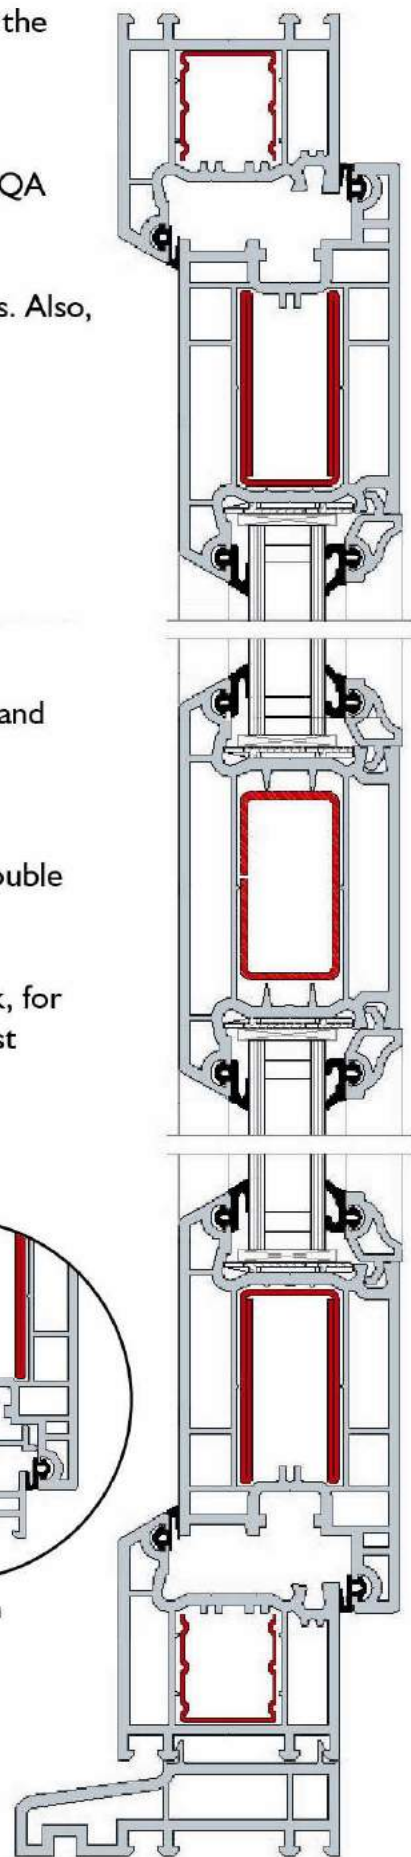

PVCu ENTRANCE DOOR

- Made-to-measure in a choice of style and to any size* with the option of a complimentary fanlight and / or sidelight(s) - maximising design flexibility.
- Manufactured using fully welded Veka profiles to ISO 9000 QA standards - ensuring ultimate quality.
- Choice of white and golden oak or rosewood effect finishes. Also, matching, decorative in-fill panels.
- All profiles reinforced for increased strength.
- Splayed sightlines to maximise visibility.
- Internal sculptured glazing beads to enhance security and appearance.
- EPDM weather seals in frame and sash to give extra cover and improved performance.
- Multi-chambered profiles provide internal drainage which maximises weather tightness and prolongs the life of the double glazing units.
- Factory fitted multi-point locking mechanism with deadlock, for added security and thumb-turn operated, internally, to assist escape in the case of fire.
- Low threshold option to facilitate wheel-chair access.
- Optional letter box, door viewer and restrictor security chain available.
- Factory glazed with Low-E, toughened, double glazing units providing excellent U-value.

*Subject to standard industry design parameters.

DOOR SELECTOR

LOW MAINTENANCE PVCu
RESIDENTIAL ENTRANCE
DOOR SETS

AVAILABLE IN WHITE,
GOLDEN OAK EFFECT
AND ROSEWOOD EFFECT

INVERNESS
20 Carse Ind. Est.
Inverness, IV3 8EX
Tel: 01463 224040

CAITHNESS
Bower Workshops
Wick, KW1 4TL
Tel: 01955 641303

www.norscot.co.uk