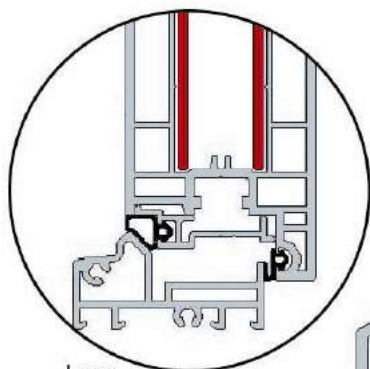

PVCu ENTRANCE DOOR

- Made-to-measure in a choice of style and to any size* with the option of a complimentary fanlight and / or sidelight(s) - maximising design flexibility.
- Manufactured using fully welded Veka profiles to ISO 9000 QA standards - ensuring ultimate quality.
- Choice of white and golden oak or rosewood effect finishes. Also, matching, decorative in-fill panels.
- All profiles reinforced for increased strength.
- Splayed sightlines to maximise visibility.
- Internal sculptured glazing beads to enhance security and appearance.
- EPDM weather seals in frame and sash to give extra cover and improved performance.
- Multi-chambered profiles provide internal drainage which maximises weather tightness and prolongs the life of the double glazing units.
- Factory fitted multi-point locking mechanism with deadlock, for added security and thumb-turn operated, internally, to assist escape in the case of fire.
- Low threshold option to facilitate wheel-chair access.
- Optional letter box, door viewer and restrictor security chain available.
- Factory glazed with Low-E, toughened, double glazing units providing excellent U-value.

*Subject to standard industry design parameters.

Low threshold option